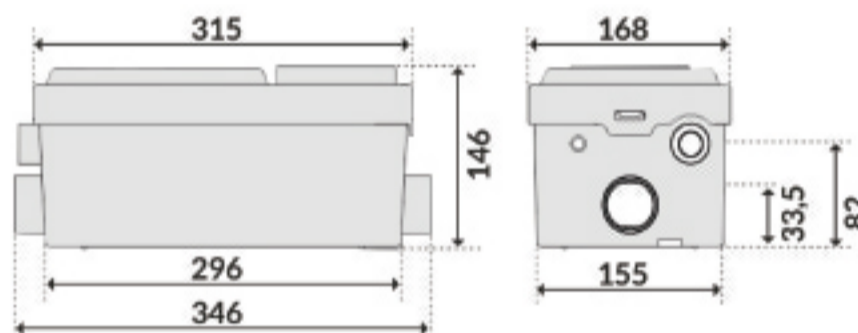

SANIBO MINI

Sanitary pumps

Sanibo mini is a sanitary pump for bathrooms and kitchens. The pumping station has one of the most advanced and failure-free constructions available on the market. In addition, it is a fully automatic device, intended for use in bathrooms to drain water from a washbasin, shower cabin or in kitchens from a washing machine / sink. The pump will start automatically when the liquid level reaches 55 mm and stop when it drops to 25 mm. It is perfect for bathrooms where the sink or shower tray is located outside the sewage riser or below the level of sewage outflow from the building. The pumping station can be connected to e.g. bathtub, washing machine, sink, shower tray, sink and even a bidet. The small size of the device and quiet operation allow for discreet operation of the pump and its placement, for example, in a cabinet under the washbasin.

Included with the pump are:

- Set of end caps: 40 mm
- Knee check valve 28 mm / 32 mm
- Set of stainless steel clamps

Application:

Rooms in the household without the technical possibility of connecting sanitary devices to the gravitational sanitary sewage system – cellars, attics and other rooms converted for sanitary purposes.

Model	Lift (m)	Capacity (l/min)	Voltage (V)	Motor power (W)	Dimensions L/H/W (cm)	Weight (kg)	Max. temperature (°C)	Liquid pH
SANIBO MINI	6,5	100	230	300	35 x 15 x 16	4,5	45	4-10